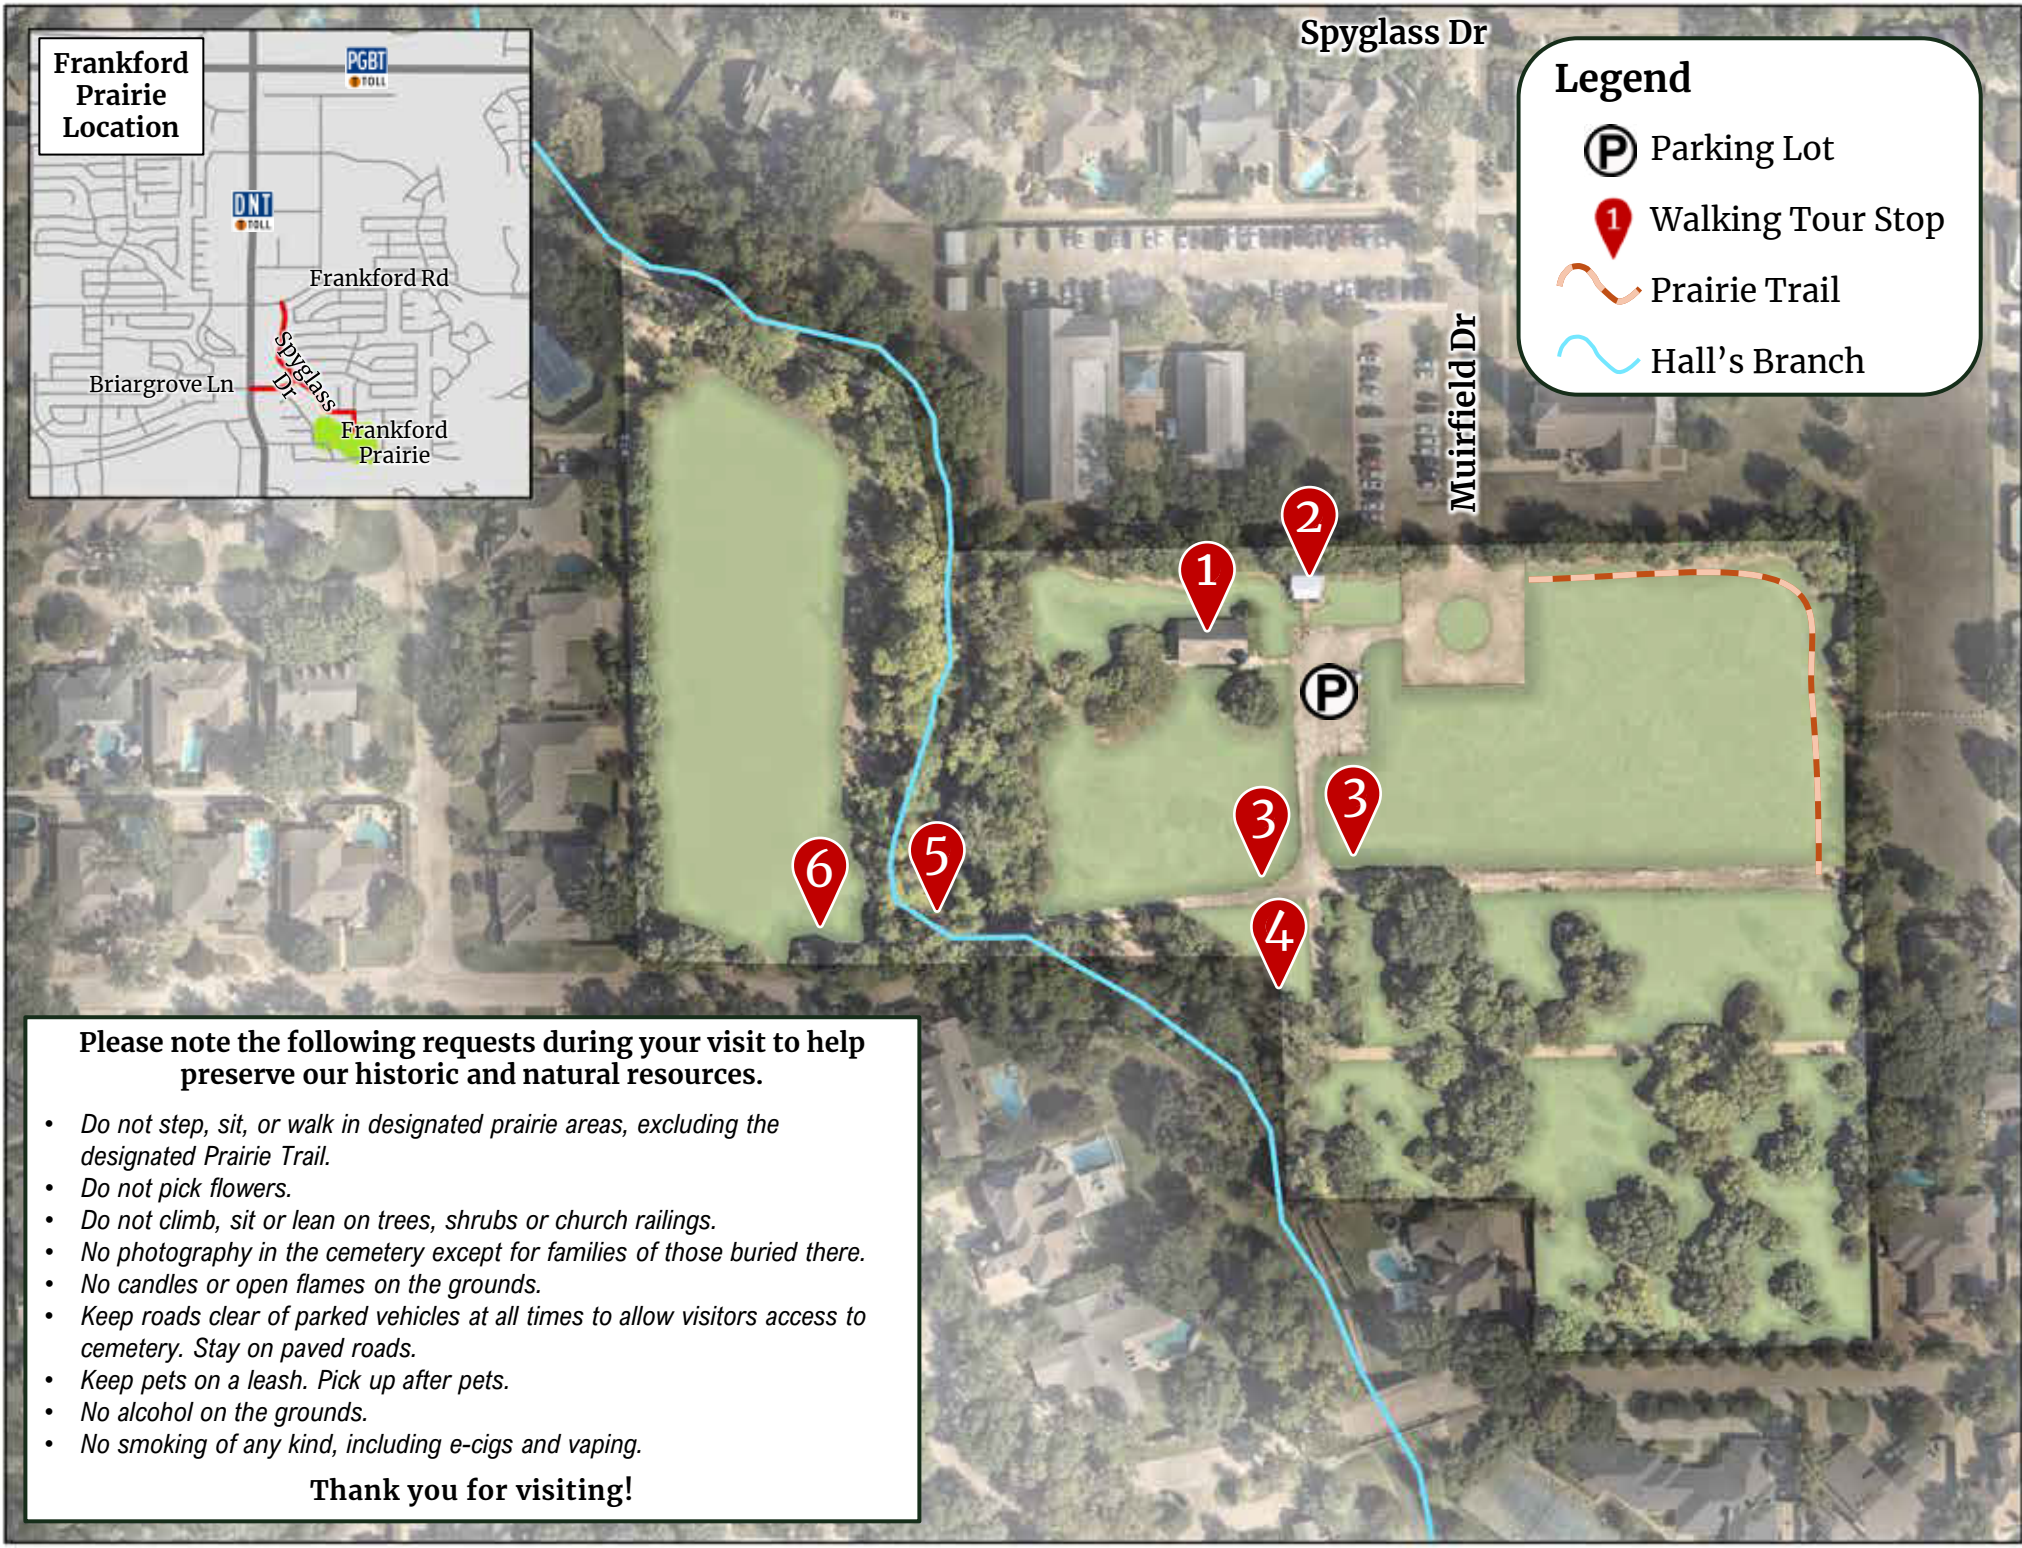

Spyglass Dr

Legend

- Parking Lot
- Walking Tour Stop
- Prairie Trail
- Hall's Branch

Muirfield Dr

Please note the following requests during your visit to help preserve our historic and natural resources.

- *Do not step, sit, or walk in designated prairie areas, excluding the designated Prairie Trail.*
- *Do not pick flowers.*
- *Do not climb, sit or lean on trees, shrubs or church railings.*
- *No photography in the cemetery except for families of those buried there.*
- *No candles or open flames on the grounds.*
- *Keep roads clear of parked vehicles at all times to allow visitors access to cemetery. Stay on paved roads.*
- *Keep pets on a leash. Pick up after pets.*
- *No alcohol on the grounds.*
- *No smoking of any kind, including e-cigs and vaping.*